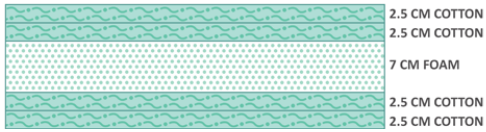

15 CM COTTON FOAM CORE FUTON

single 92 x 190  
king single 103 x 204

\$630  
Firm

double  
135 x190

\$725

queen  
153 x 204

\$800

king  
183 x 204

\$980

20 CM COTTON FOAM CORE FUTON

\$680  
Firm, plusher

\$790

\$890

\$1050

15 CM MEMORY FOAM CORE FUTON

\$820  
soft