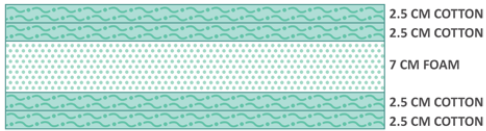

# ZEN BEDS

*Inspired by Japanese Style and Quality*

15 CM COTTON FOAM CORE FUTON

single 92 x 190  
king single 103 x 204

double  
135 x 190

queen  
153 x 204

king  
183 x 204

\$720  
Firm