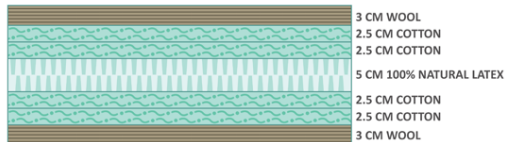

# ZEN BEDS

*Inspired by Japanese Style and Quality*

15 CM COTTON FOAM CORE FUTON

single 92 x 190  
king single 103 x 204

double  
135 x 190

queen  
153 x 204

king  
183 x 204

\$720  
Firm

15 CM MEMORY FOAM CORE FUTON

\$895  
soft

\$1050

\$1190

\$1380

15 CM 100% NATURAL LATEX CORE, COTTON WOOL FUTON

\$1080  
Firm - all natural

\$1250