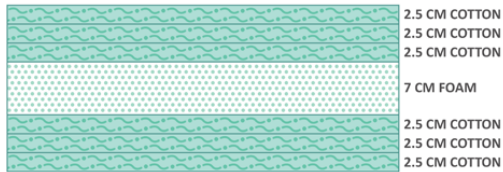

20 CM COTTON FOAM CORE FUTON

$790
Firm, plusher

$925

$990

$1240